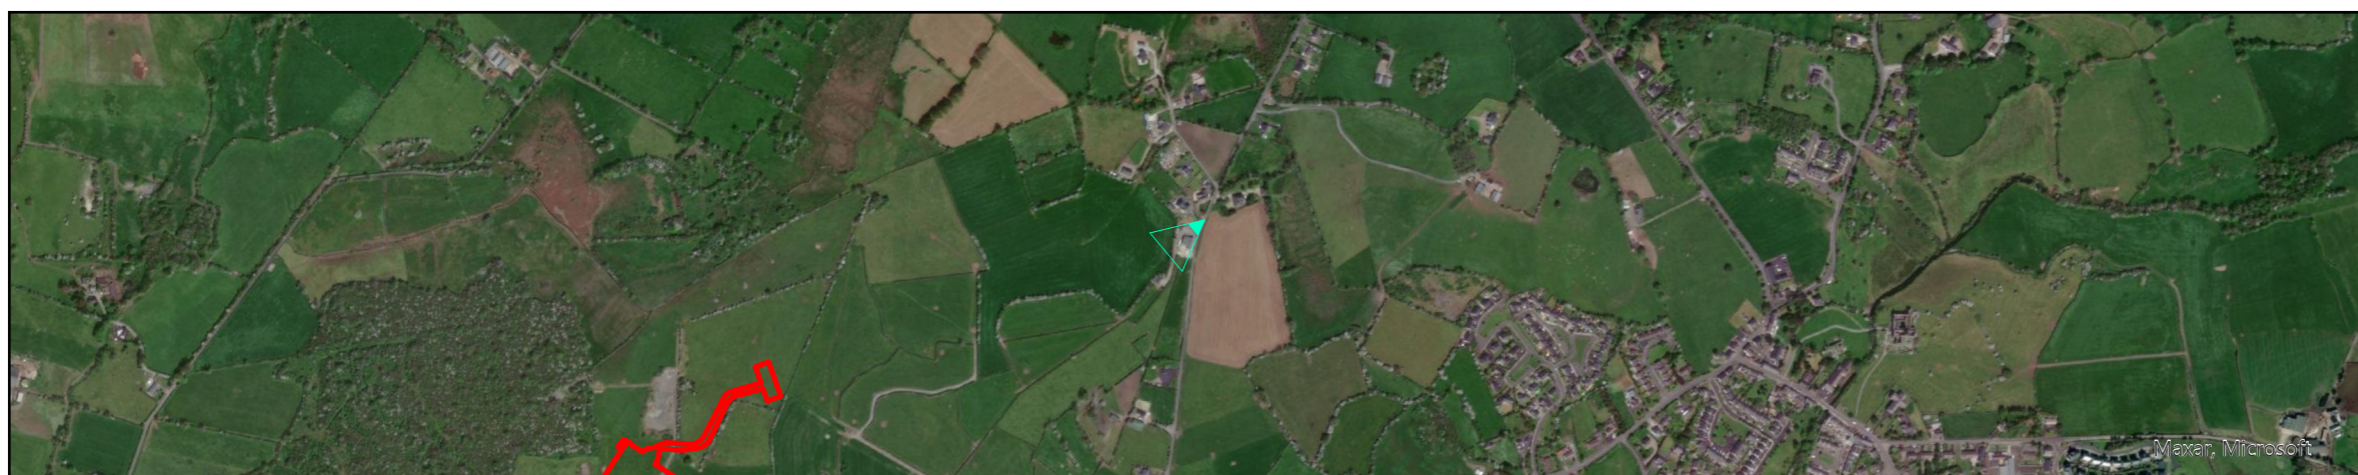

Viewpoint 7: View from local road opposite house, Ballyvonnaun

OS Reference: E138425 N175012
 Eye Level: 26.5m
 Direction of View: 110°
 Distance to Site: 1.400km

Horizontal Field of View: 90 Degrees
 Vertical Field of View: 18.7 Degrees
 Paper Size (A3): 420x270mm

Camera: Canon 6D
 Lens: 50mm
 Camera Height: 1.5m AGL
 View flat at comfortable arm's length

Viewpoint 8: On unnamed road Local Road beside residential property & farmstead

OS Reference: E140717 N174739
 Eye Level: 24.5m
 Direction of View: 250°
 Distance to Site: 0.550km

Horizontal Field of View: 90 Degrees
 Vertical Field of View: 18.7 Degrees
 Paper Size (A3): 420x270mm

Camera: Canon 6D
 Lens: 50mm
 Camera Height: 1.5m AGL
 View flat at comfortable arm's length